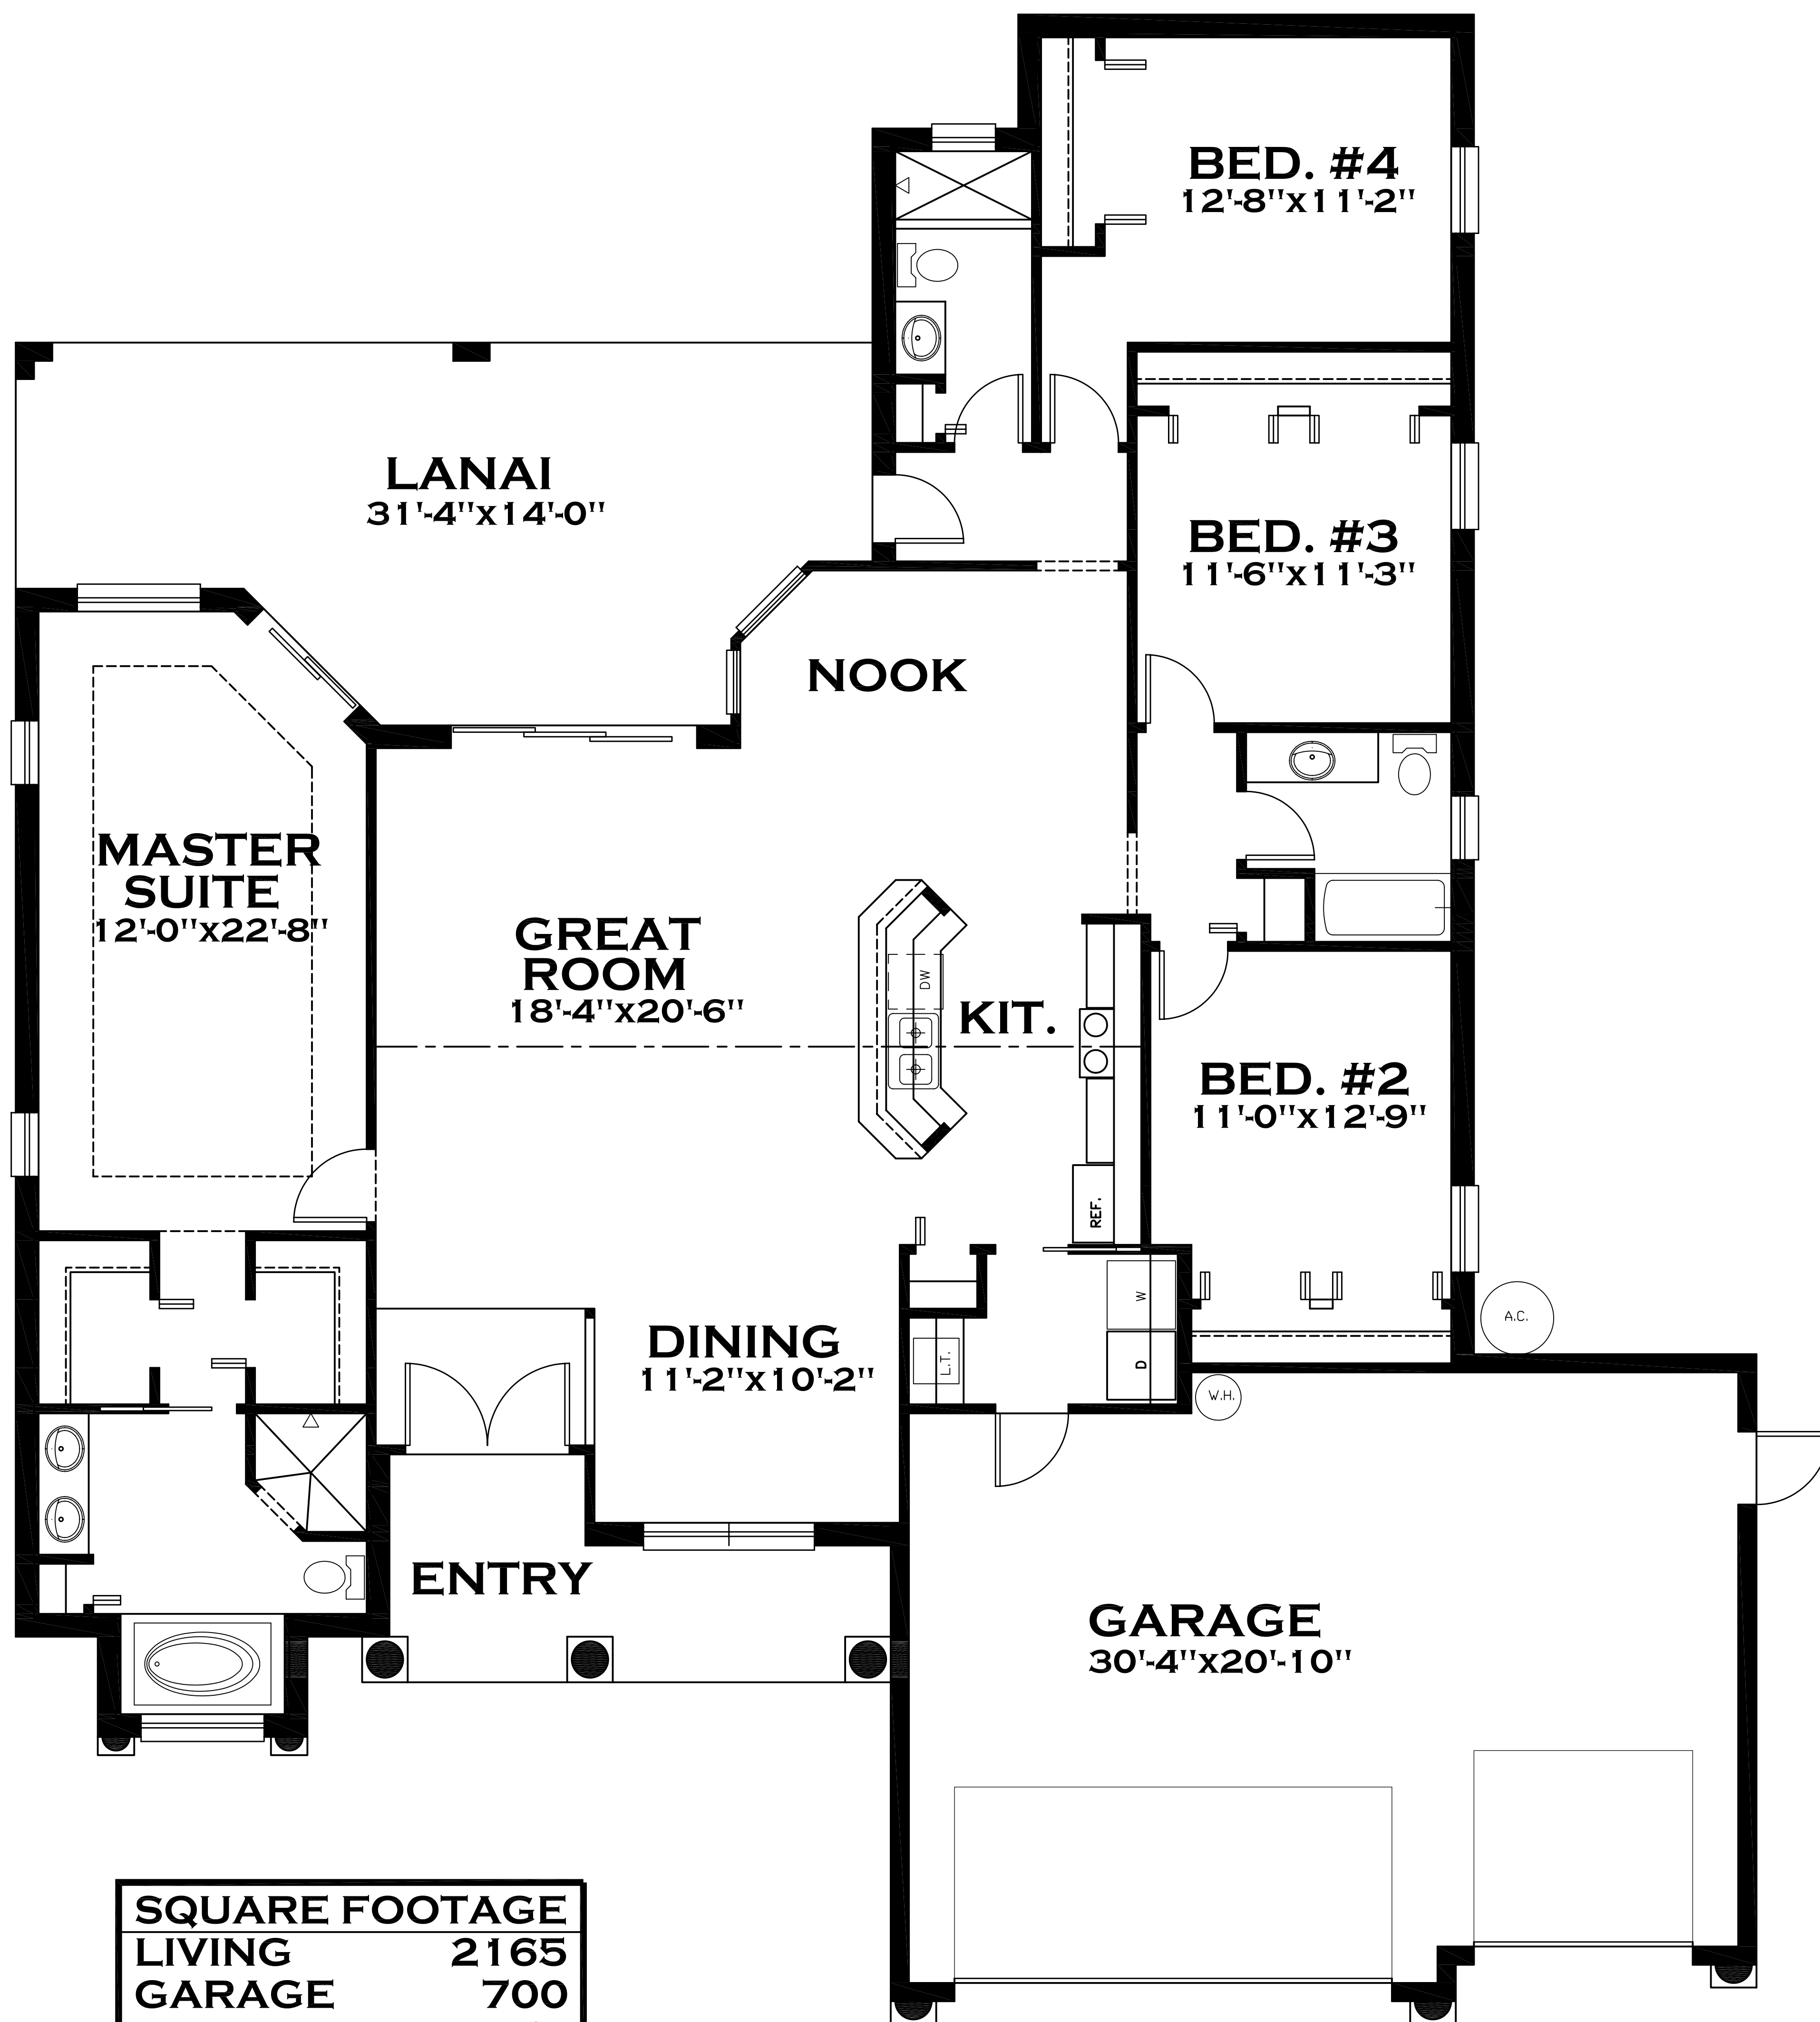

THE KIRKWOOD

SQUARE FOOTAGE	
LIVING	2165
GARAGE	700
LANAI	358
ENTRY	117
TOTAL	3340

ELEVATION B