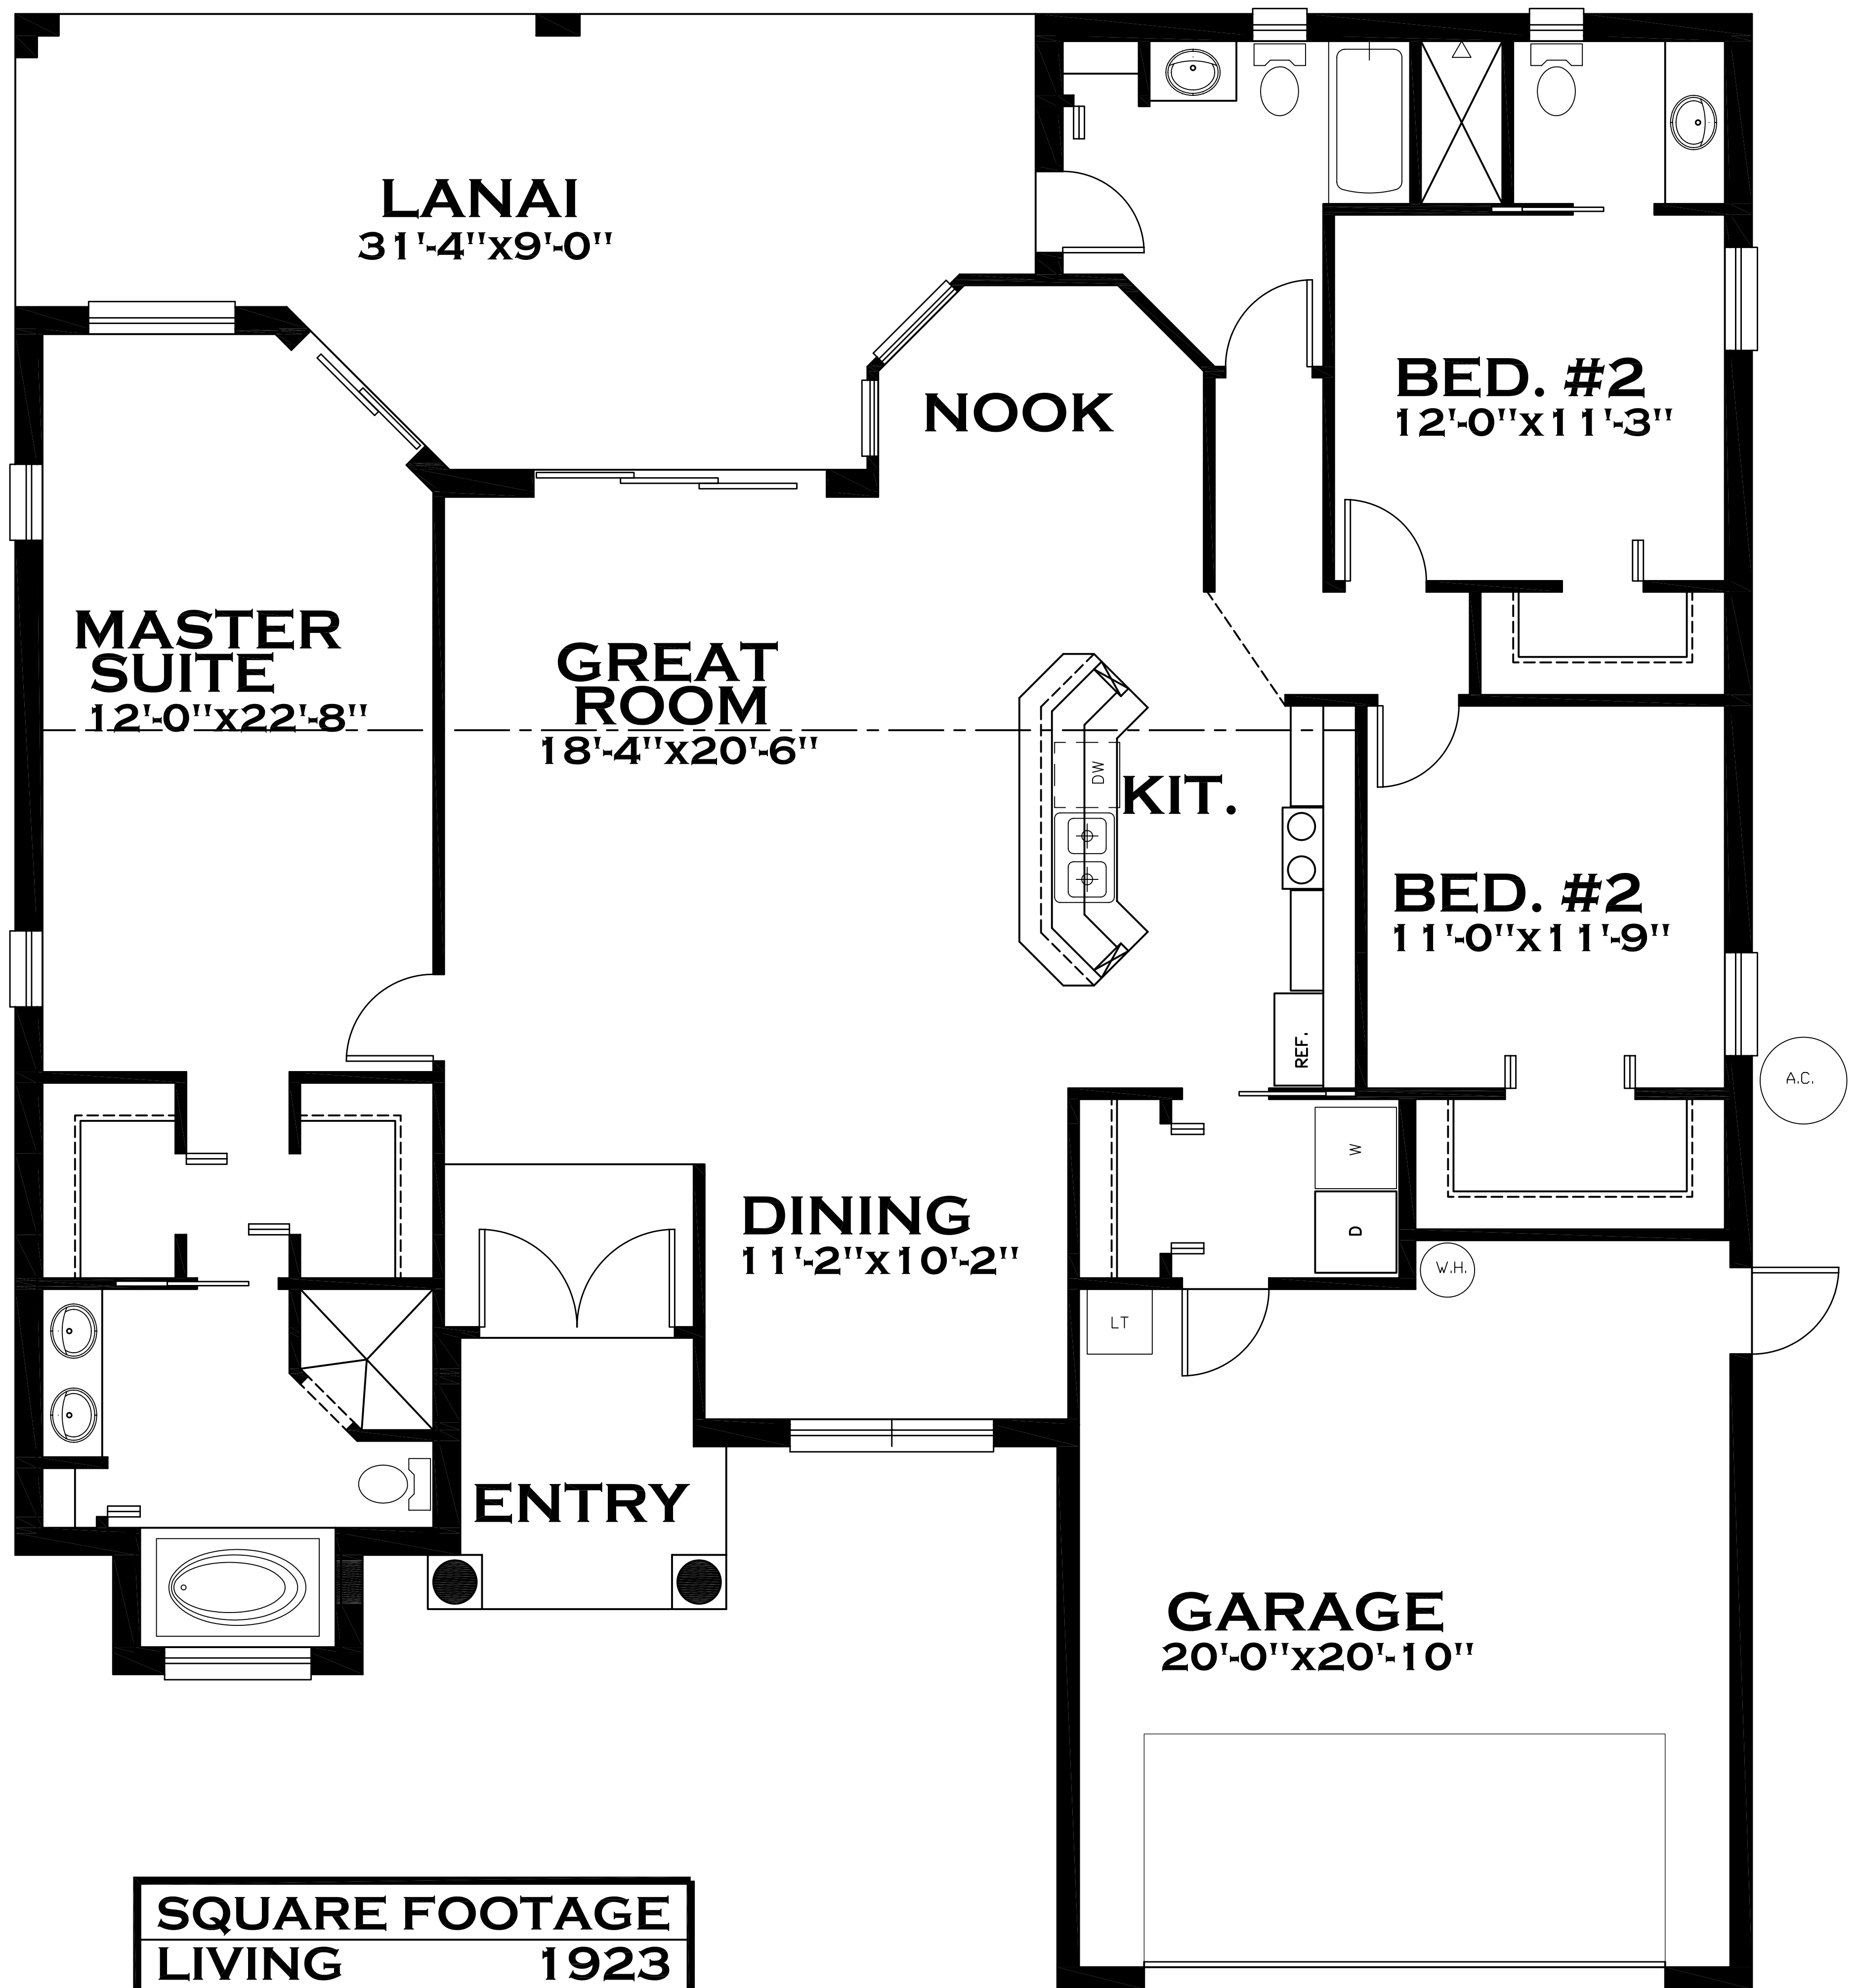

THE KEYSVILLE

SQUARE FOOTAGE	
LIVING	1923
GARAGE	471
LANAI	358
ENTRY	66
TOTAL	2818

ELEVATION B