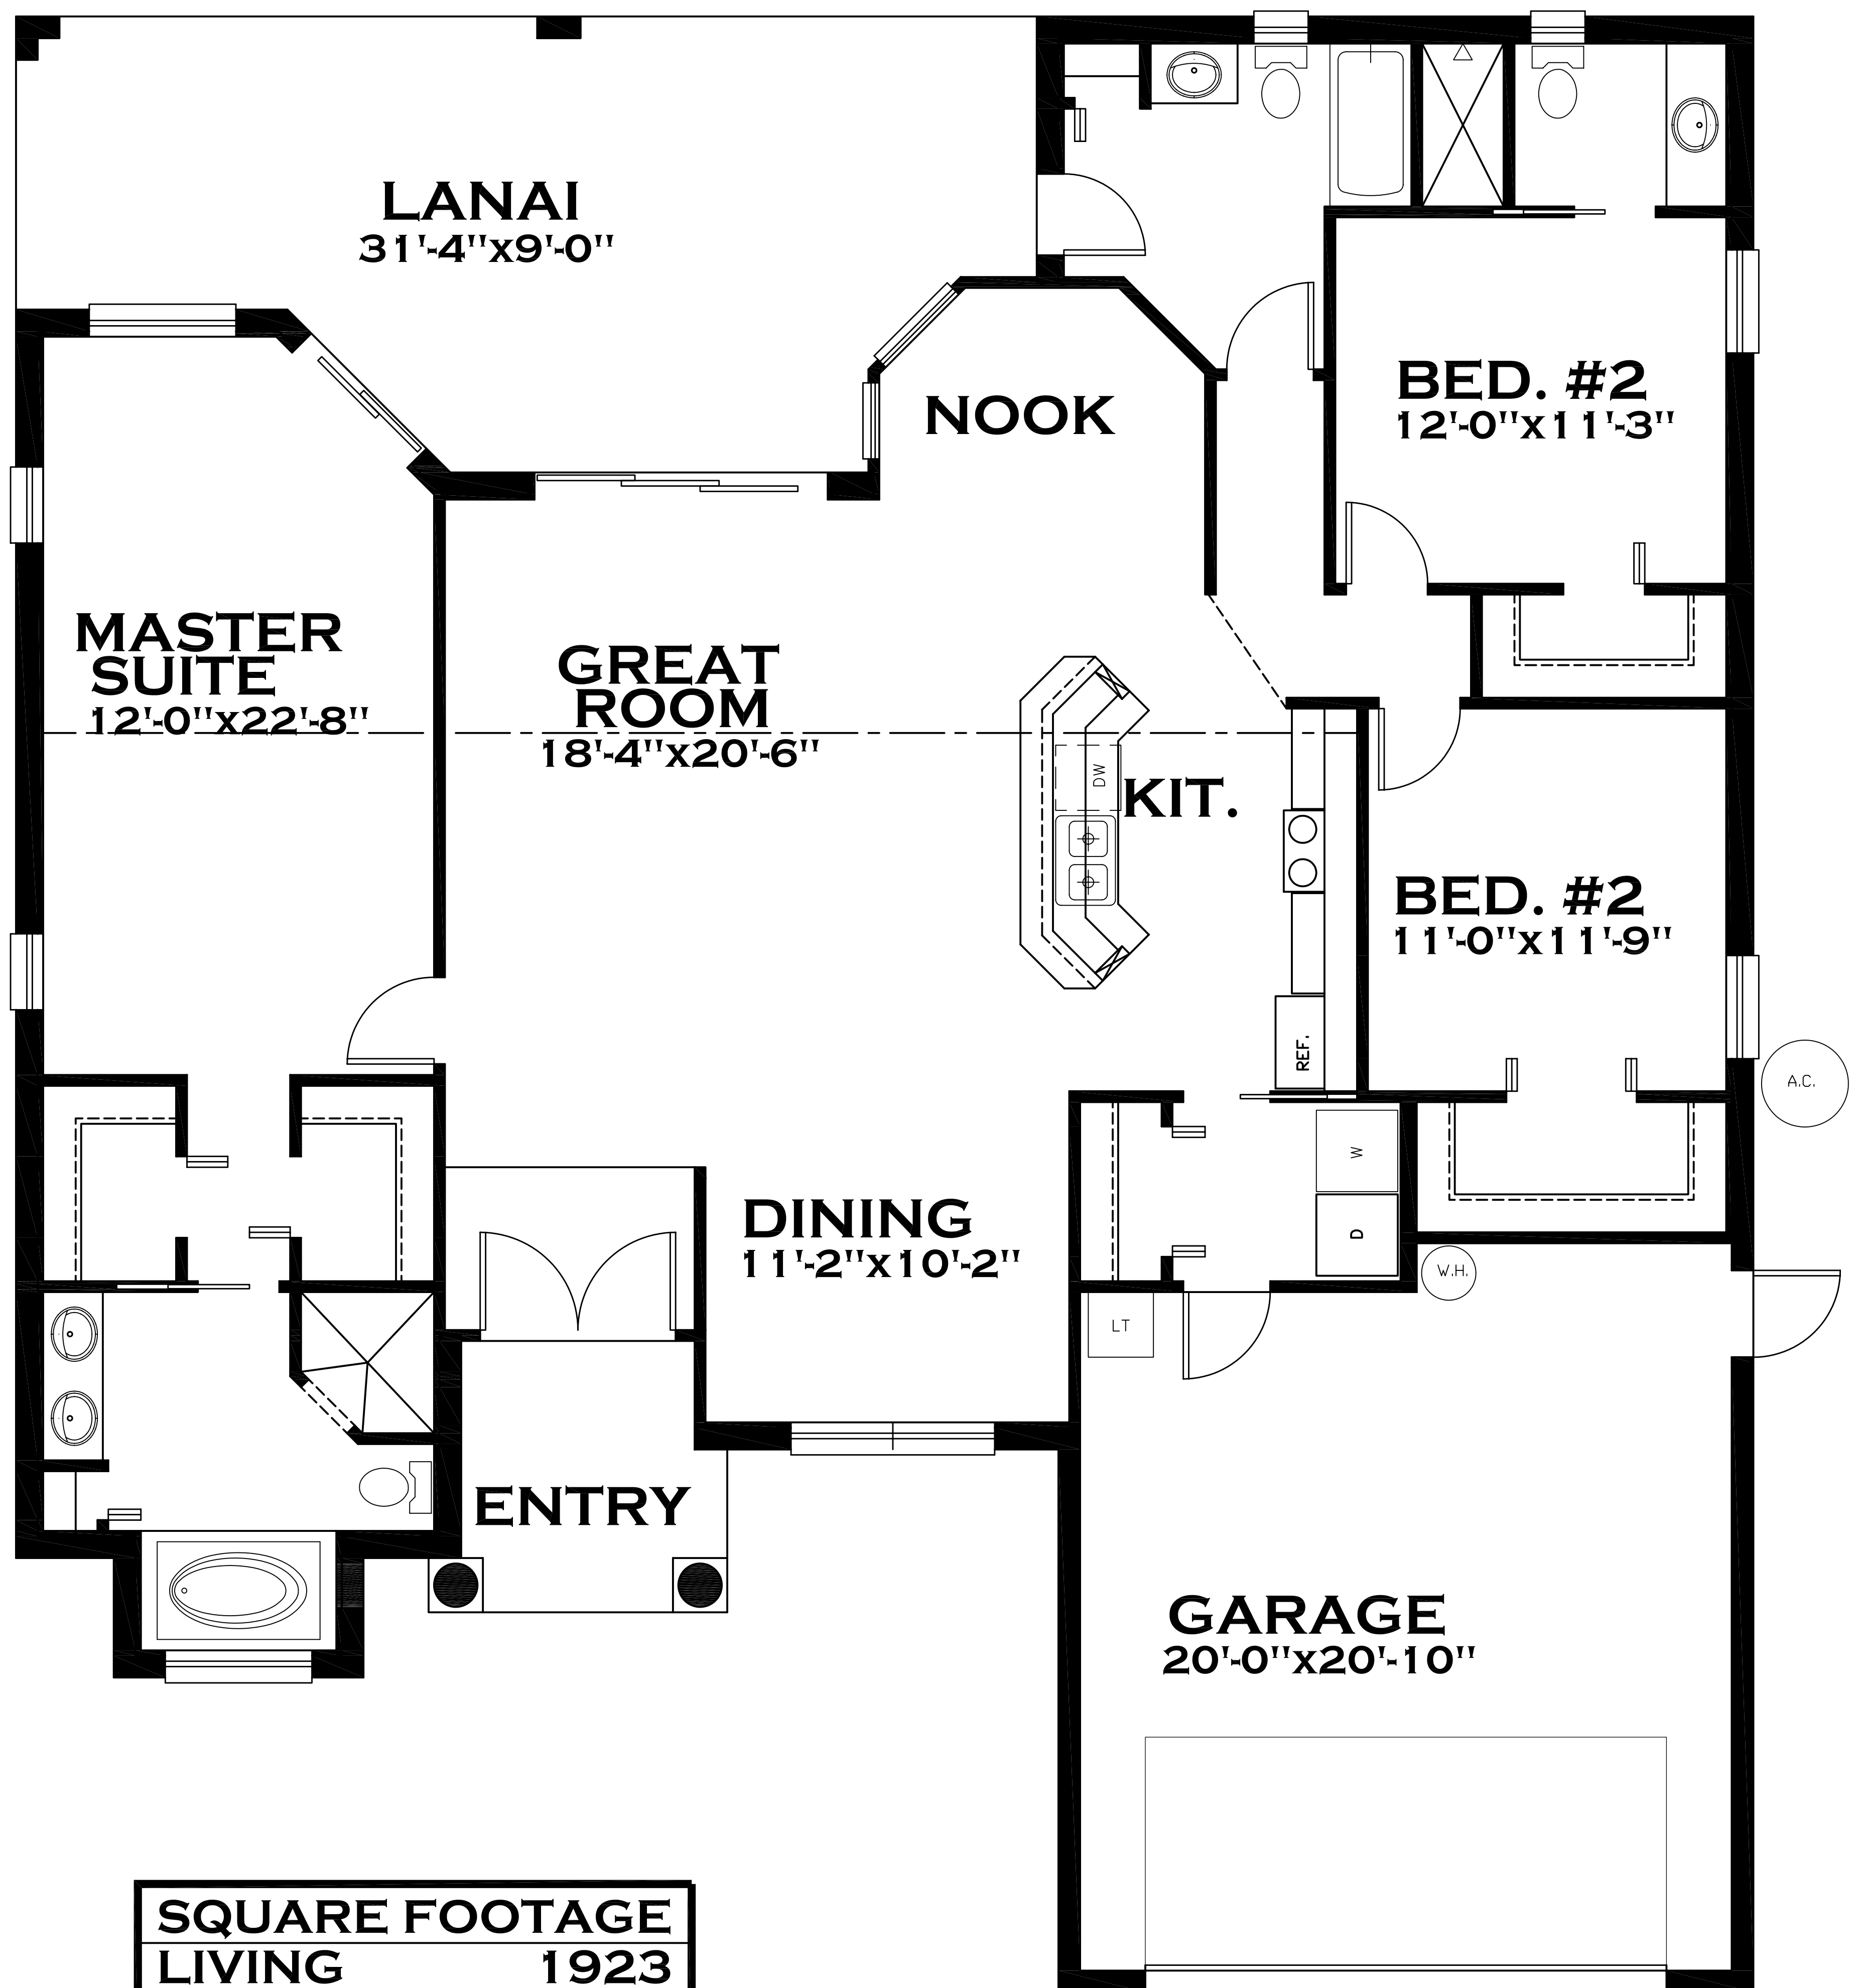

THE KEYSVILLE

SQUARE FOOTAGE	
LIVING	1923
GARAGE	471
LANAI	358
ENTRY	66
TOTAL	2818

ELEVATION A